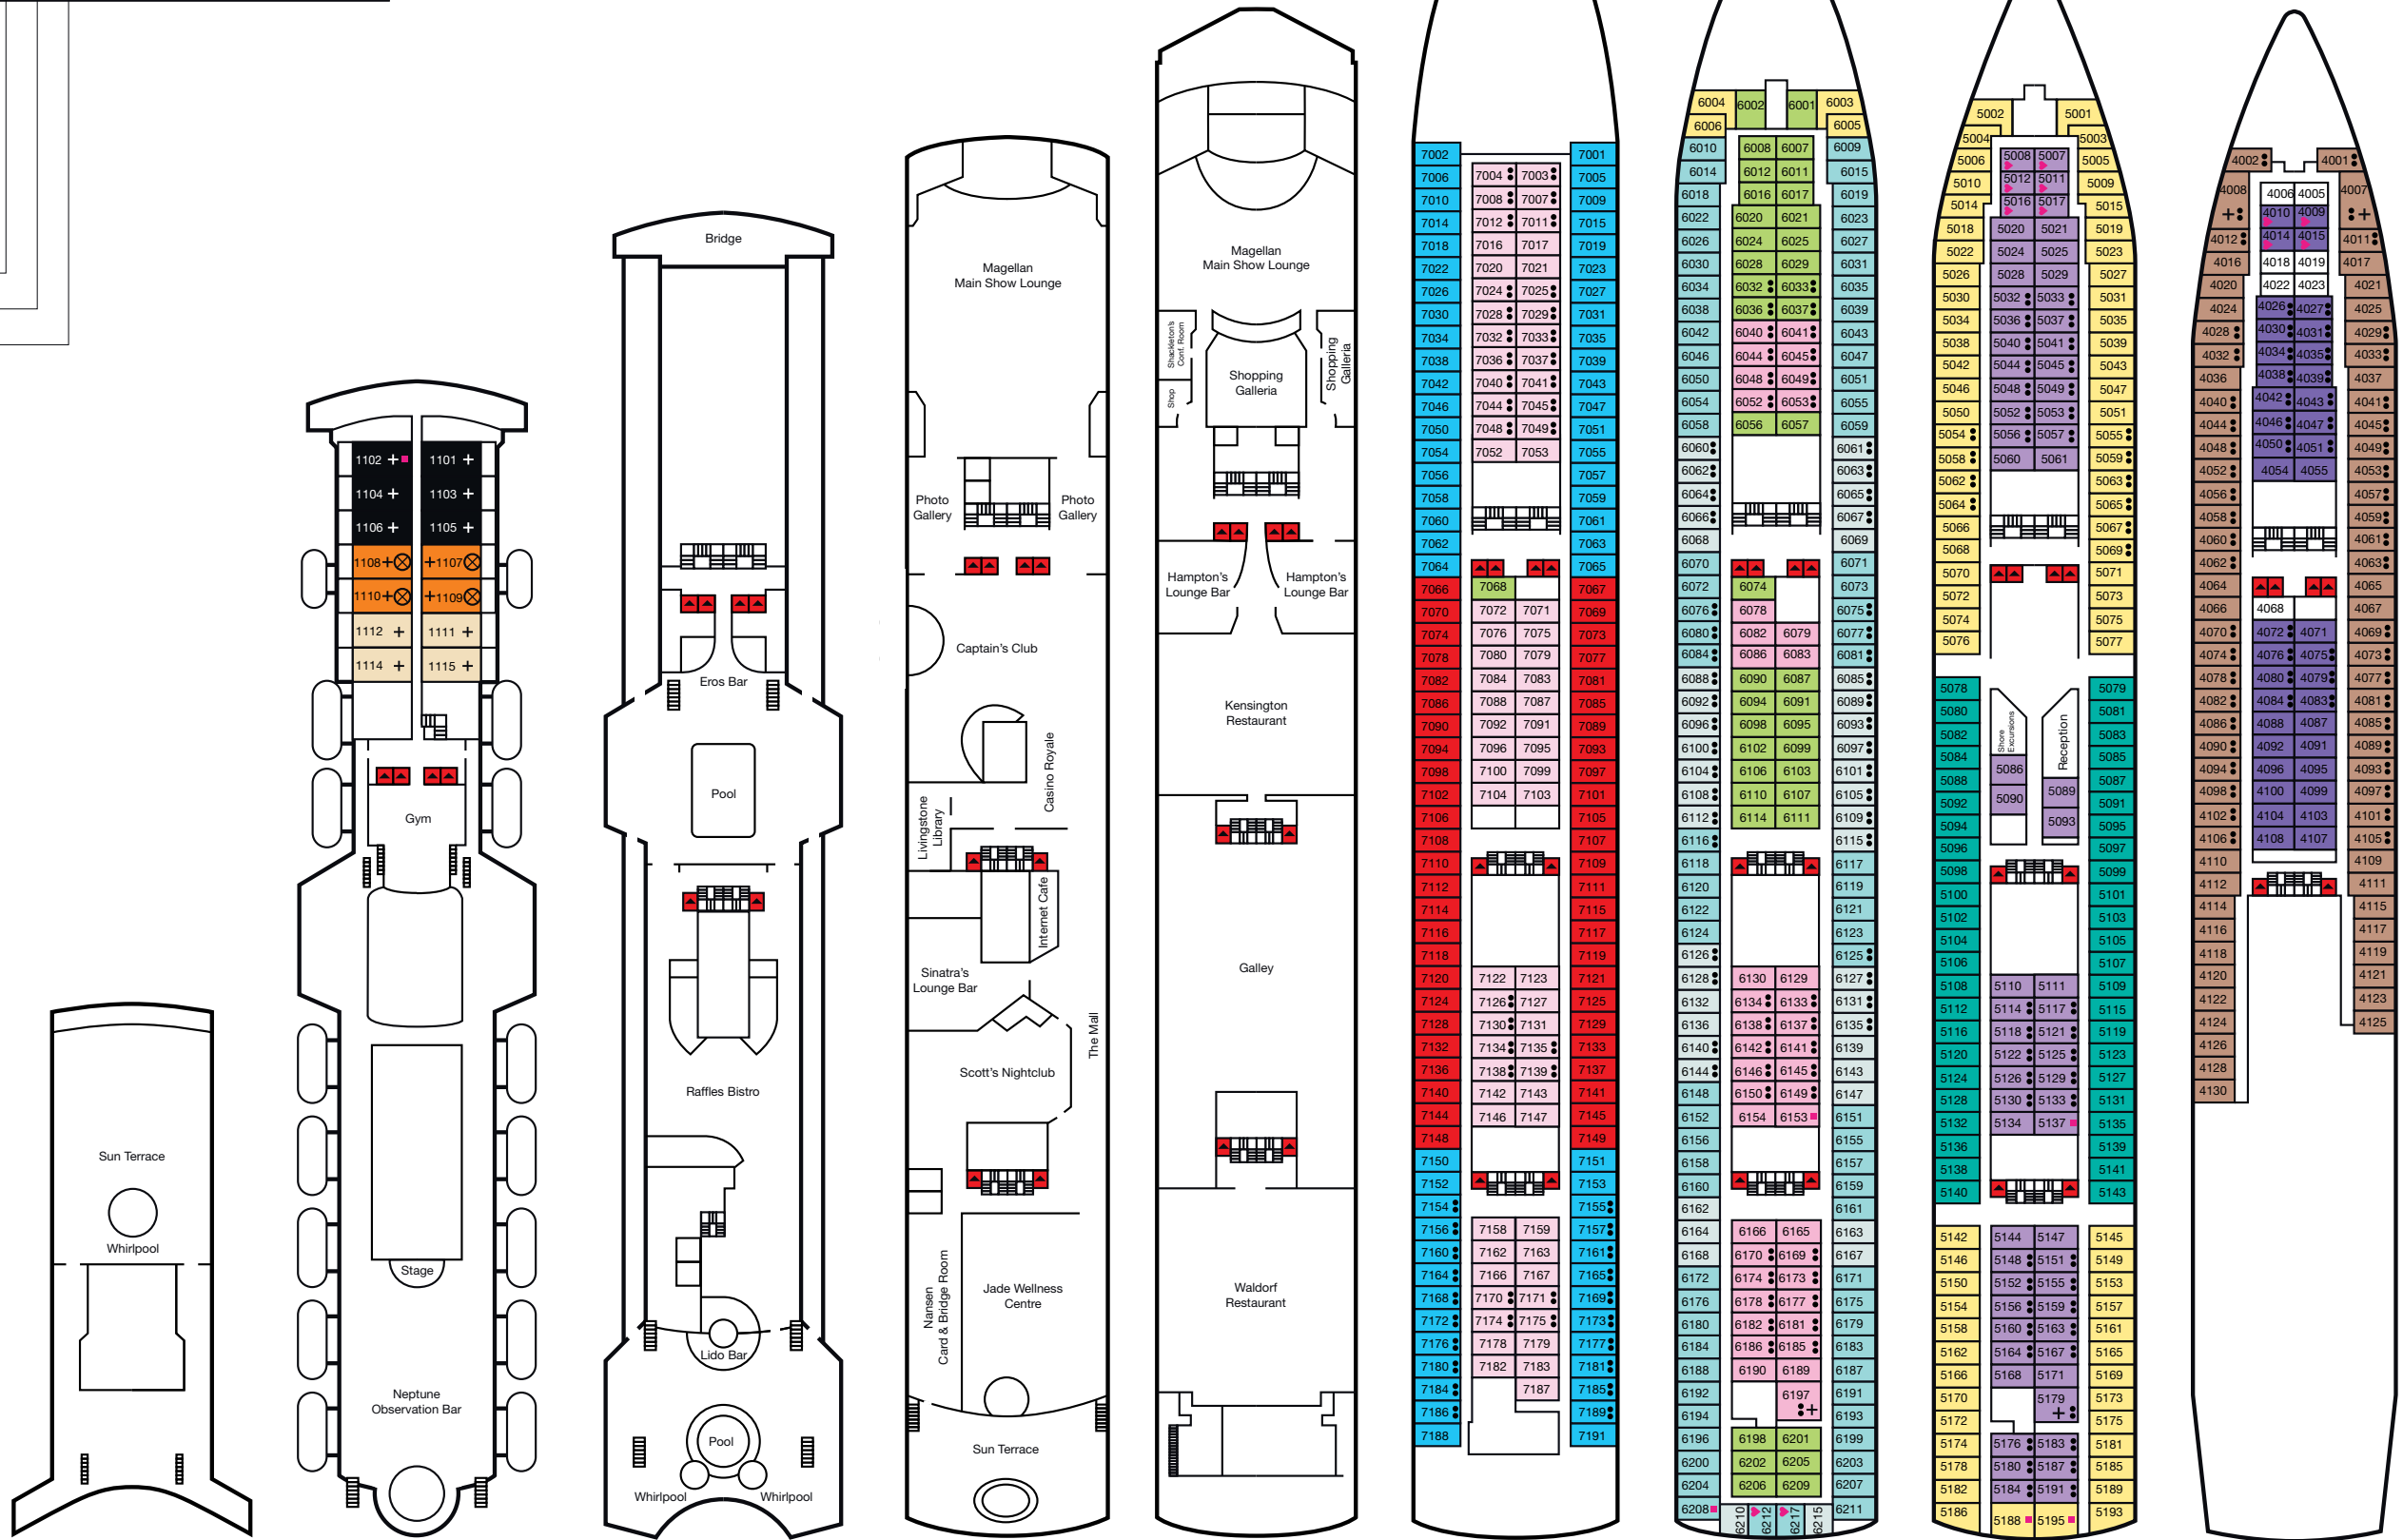

	Cat RS	Royal Suite
	Cat DS	Deluxe Suite
	Cat JS	Junior Suite
	Cat 12	Premium Twin
	Cat 11	Superior Plus Twin
	Cat 10	Superior Single
	Cat 9	Superior Twin
	Cat 8	Standard Plus Twin
	Cat 7	Standard Twin
	Cat 6	Standard Twin
	Cat 5	Superior Single (Inner)
	Cat 4	Premium Twin (Inner)
	Cat 3	Superior Twin (Inner)
	Cat 2	Standard Plus Twin (Inner)
	Cat 1	Standard Twin (Inner)

Footnote: All categories with ocean view unless stated.

SYMBOL LEGEND

- Lift
- One bed with additional pullman berth
- Partially obstructed view
- Third and/or fourth berths
- Additional sofa bed
- Cabins with facilities for the Disabled
- Cabins with a Queen sized bed

Magellan Deck Plan

This plan shows the location of cabins and public areas only as a guide. It is not drawn to scale. The cabin and public room configurations are believed to be correct at the time of publication November 2014.

Sun Deck 12

Navigator Deck 11

Columbus Deck 10

Magellan Deck 9

Amundsen Deck 8

Pacific Upper Deck 7

Atlantic Main Deck 6

Baltic Reception Deck 5